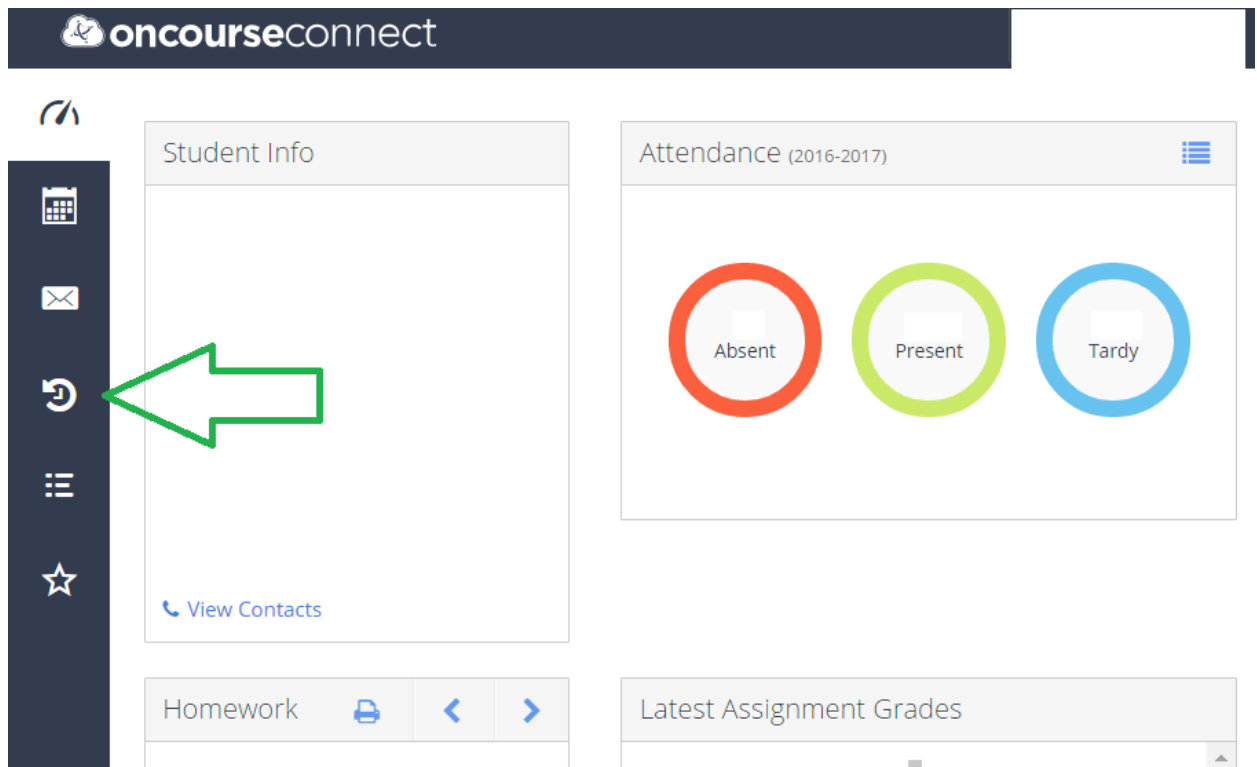

## How to Access My Student's Report Card

- Go to grade portal website - <https://www.onscourseconnect.com/account/login>
- Enter your username and password
- From the menu on the left side click the clock icon.