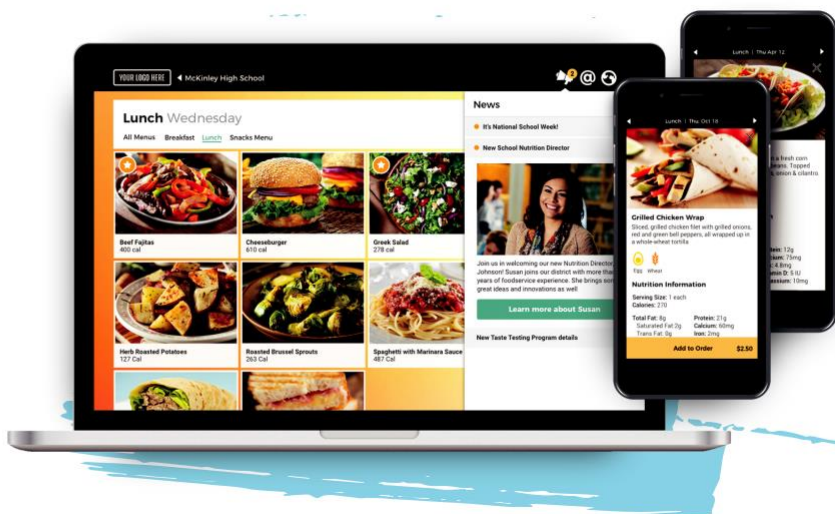

# Check out your awesome menus!

### Daily Breakfast and Lunch Menus

You can easily view information about what is on our menu each day. You can see an image and description for food items, as well as nutritional information.

Our innovative and interactive site and mobile app make our menus more convenient and informative than ever before!